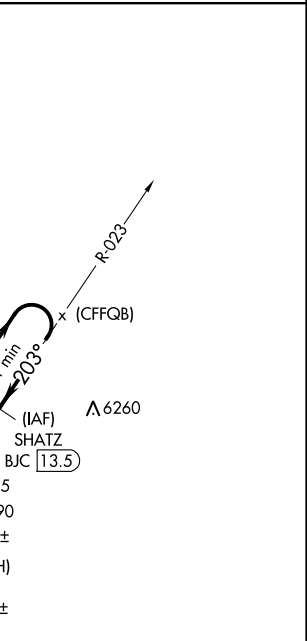

VOR/DME BJC 115.4 Chan 101	APP CRS 203°	Rwy Idg TDZE Apt Elev	N/A N/A 5130

VOR/DME or GPS-A

ERIE MUNI (EIK)

NA Use Denver Intl altimeter setting. MISSED APPROACH: Climbing right turn to 7200 via BJC R-023 to SHATZ/13.5 DME and hold.

AWOS-3 133.825	DENVER APP CON 126.1 360.75	UNICOM 123.0 (CTAF)

CATEGORY	A	B	C	D
CIRCLING	5840-1 710 (800-1)	5860-1 730 (800-1)	5880-2¼ 750 (800-2¼)	NA

SW-1, 18 JUN 2020 to 16 JUL 2020

SW-1, 18 JUN 2020 to 16 JUL 2020