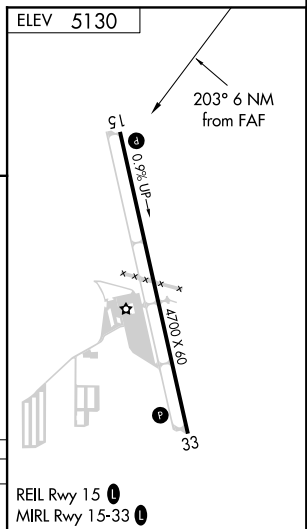

VOR/DME BJC 115.4 Chan 101	APP CRS 203°	Rwy Idg TDZE Apt Elev	N/A N/A 5130

VOR/DME or GPS-A

ERIE MUNI (EIK)

NA Use Denver Intl altimeter setting. MISSED APPROACH: Climbing right turn to 7200 via BJC R-023 to SHATZ/13.5 DME and hold.

AWOS-3 133.825	DENVER APP CON 126.1 360.75	UNICOM 123.0 (CTAF)

CATEGORY	A	B	C	D
CIRCLING	5840-1 710 (800-1)	5860-1 730 (800-1)	5880-2¼ 750 (800-2¼)	NA

SW-1, 18 JUN 2020 to 16 JUL 2020

SW-1, 18 JUN 2020 to 16 JUL 2020