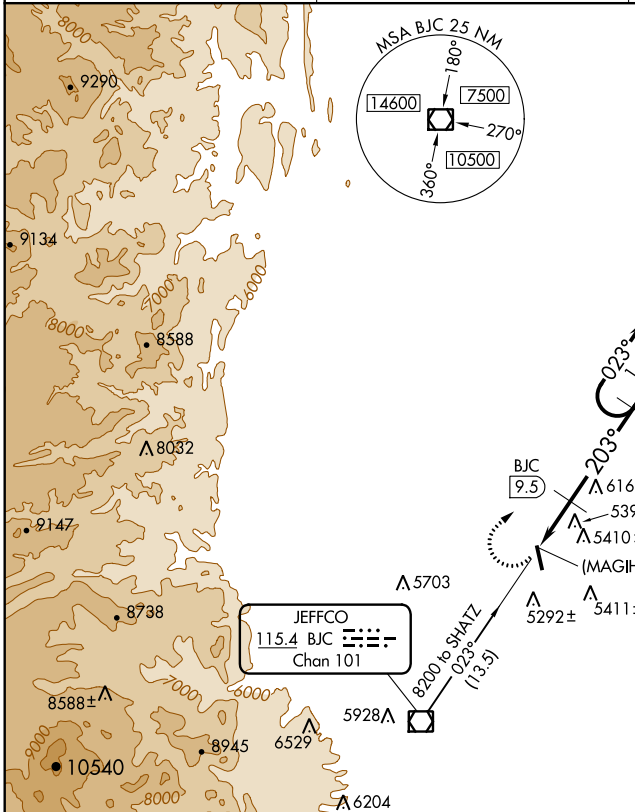

VOR/DME BJC 115.4 Chan 101	APP CRS 203°	Rwy Idg TDZE Apt Elev	N/A N/A 5130
---	------------------------	-----------------------------	---

VOR/DME or GPS-A

ERIE MUNI (EIK)

NA Use Denver Intl altimeter setting. MISSED APPROACH: Climbing right turn to 7200 via BJC R-023 to SHATZ/13.5 DME and hold.

AWOS-3 133.825	DENVER APP CON 126.1 360.75	UNICOM 123.0 (CTAF)
--------------------------	---------------------------------------	-------------------------------

CATEGORY	A	B	C	D
CIRCLING	5840-1 710 (800-1)	5860-1 730 (800-1)	5880-2¼ 750 (800-2¼)	NA

SW-1, 18 JUN 2020 to 16 JUL 2020

SW-1, 18 JUN 2020 to 16 JUL 2020