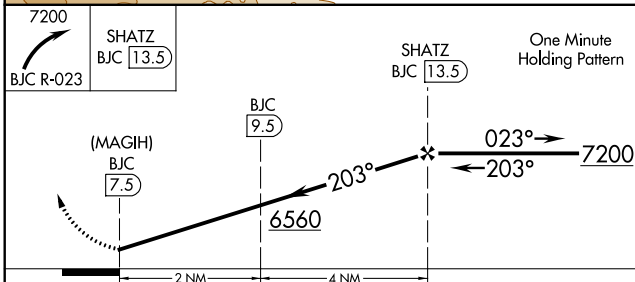

VOR/DME BJC 115.4 Chan 101	APP CRS 203°	Rwy Idg TDZE Apt Elev	N/A N/A 5130
---	------------------------	-----------------------------	---

VOR/DME or GPS-A

ERIE MUNI (EIK)

NA Use Denver Intl altimeter setting. MISSED APPROACH: Climbing right turn to 7200 via BJC R-023 to SHATZ/13.5 DME and hold.

AWOS-3 133.825	DENVER APP CON 126.1 360.75	UNICOM 123.0 (CTAF)
--------------------------	---------------------------------------	-------------------------------

CATEGORY	A	B	C	D
CIRCLING	5840-1 710 (800-1)	5860-1 730 (800-1)	5880-2¼ 750 (800-2¼)	NA